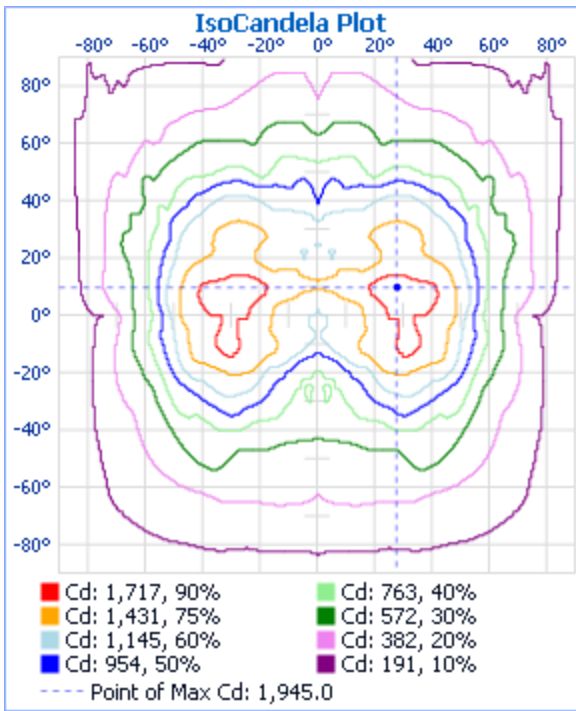

Lamp: DRIVER: HIGH PERFECTION TECH

Lamp Cat: LP1090-24-GG-299. LUMEN RATING: 4812.73 Lms.

Lamp Output: 1 lamp(s), rated Lumens/lamp: 4812.73

Max Candela: 1,945.0 at Horizontal: 75°, Vertical: 30°

Luminous Opening: Point

Zonal Lumen Summary

Zone	Lumens	% Lamp	% Luminaire
0-30	1,123.1	23.3%	23.3%
0-40	1,953.3	40.6%	40.6%
0-60	3,511.5	73%	73%
60-90	1,140.6	23.7%	23.7%
0-90	4,652.1	96.7%	96.7%
90-180	160.3	3.3%	3.3%
0-180	4,812.3	100%	100%

Flood Summary

	Efficiency	Lumens	Horizontal Spread	Vertical Spread
Field (10%):	95.8%	4,612.1	165.7	176.2
Beam (50%):	55.3%	2,662.2	111.5	81.2
Total:	100%	4,810.3		

Lumens Per Zone

Zone	Lumens	% Total	Zone	Lumens	% Total
0-10	117.1	2.4%	90-100	127.8	2.7%
10-20	381.4	7.9%	100-110	32.5	0.7%
20-30	624.6	13.0%	110-120	0	0%
30-40	830.2	17.3%	120-130	0	0%
40-50	853.3	17.7%	130-140	0	0%
50-60	704.9	14.6%	140-150	0	0%
60-70	534.0	11.1%	150-160	0	0%
70-80	372.8	7.7%	160-170	0	0%
80-90	233.8	4.9%	170-180	0	0%

Candela Table - Type C

	0	5	15	25	35	45	55	60	62.	65	67.	70	72.	75	77.	80	82.	85	87.	90	95	10	11	12	13	14	15	16	17	18	
0	11	11	11	11	11	11	11	11	11	11	11	11	11	114	11	11	11	11	11	11	11	11	11	11	11	11	11	11	11	11	11
2.5	28	32	41	41	40	40	39	36	35	34	35	35	35	5	35	36	36	37	37	37	40	46	46	41	27	23	23	24	19	16	
5	12	12	12	12	12	12	11	11	11	11	11	11	11	117	11	11	11	11	11	11	11	11	11	11	11	11	11	11	11	11	11
7.5	13	13	13	13	12	12	12	12	12	12	12	12	12	124	12	12	12	12	12	12	12	12	12	11	11	11	11	11	11	11	11
10	14	14	14	14	14	14	13	13	13	13	13	13	13	130	12	12	12	12	12	12	12	12	12	12	12	12	11	11	11	10	
12.5	14	14	14	15	15	15	15	14	14	14	13	13	13	136	13	13	13	13	13	13	13	13	13	13	13	13	11	10	10	96	
15	13	13	13	14	15	16	16	15	15	15	14	14	14	141	14	13	13	13	13	13	13	13	13	13	13	12	10	93	90	85	