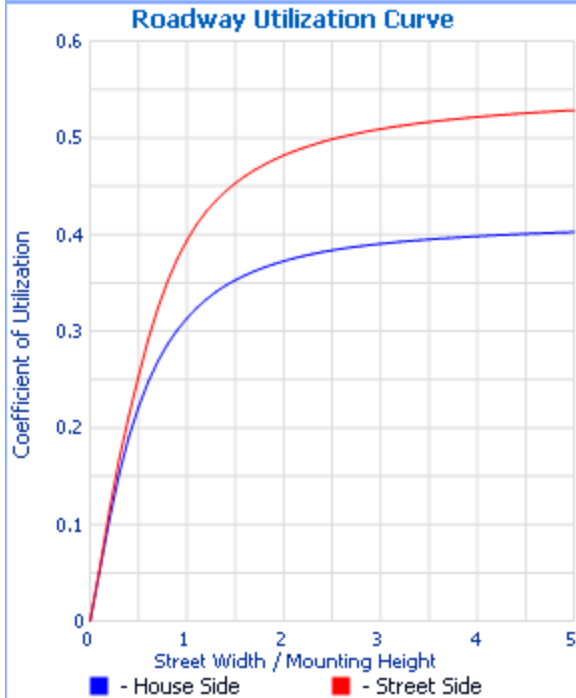

Zonal Lumen Summary

Zone	Lumens	% Lamp	% Luminaire
0-30	1,123.1	23.3%	23.3%
0-40	1,953.3	40.6%	40.6%
0-60	3,511.5	73%	73%
60-90	1,140.6	23.7%	23.7%
0-90	4,652.1	96.7%	96.7%
90-180	160.3	3.3%	3.3%
0-180	4,812.3	100%	100%

Flood Summary

	Efficiency	Lumens	Horizontal Spread	Vertical Spread
Field (10%):	95.8%	4,612.1	165.7	176.2
Beam (50%):	55.3%	2,662.2	111.5	81.2
Total:	100%	4,810.3		

Lumens Per Zone

Zone	Lumens	% Total	Zone	Lumens	% Total
0-10	117.1	2.4%	90-100	127.8	2.7%
10-20	381.4	7.9%	100-110	32.5	0.7%
20-30	624.6	13.0%	110-120	0	0%
30-40	830.2	17.3%	120-130	0	0%
40-50	853.3	17.7%	130-140	0	0%
50-60	704.9	14.6%	140-150	0	0%
60-70	534.0	11.1%	150-160	0	0%
70-80	372.8	7.7%	160-170	0	0%
80-90	233.8	4.9%	170-180	0	0%