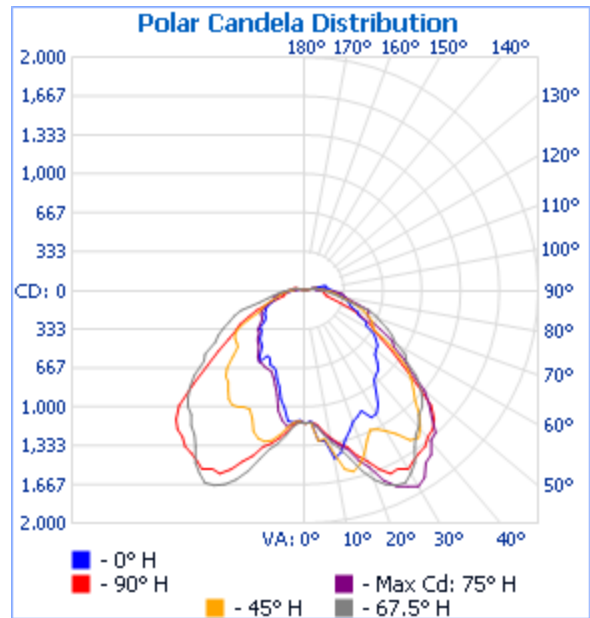

Lamp: DRIVER: HIGH PERFECTION TECH

Lamp Cat: LP1090-24-GG-299. LUMEN RATING: 4812.73 Lms.

Lamp Output: 1 lamp(s), rated Lumens/lamp: 4812.73

Max Candela: 1,945.0 at Horizontal: 75°, Vertical: 30°

Luminous Opening: Point

Test: Intertek

Test Lab: BASE TEST Intertek

Photometry : Type C

CIE Class: Direct

Roadway Summary

Cutoff Classification:	NONCUTOFF	
Distribution:	TYPE II, VERY SHORT	
Max Cd, 90 Deg Vert:	332.3	
Max Cd, 80 to <90 Deg:	445.1	
	Lumens	% Lamp
Downward Street Side:	2,654.8	55.2%
Downward House Side:	1,997.7	41.5%
Downward Total:	4,652.5	96.7%
Upward Street Side:	103.0	2.1%
Upward House Side:	57.2	1.2%
Upward Total:	160.2	3.3%
Total Lumens:	4,812.7	100%