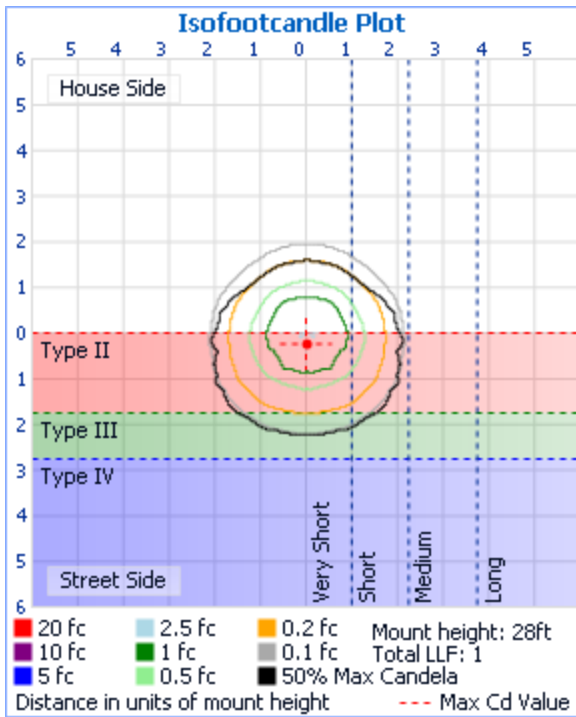

Zonal Lumen Summary

Zone	Lumens	% Lamp	% Luminaire
0-30	1,624.0	22.5%	22.5%
0-40	2,777.0	38.4%	38.5%
0-60	5,292.1	73.3%	73.3%
60-90	1,708.0	23.6%	23.7%
0-90	7,000.2	96.9%	96.9%
90-180	221.4	3.1%	3.1%
0-180	7,221.6	100%	100%

Flood Summary

	Efficiency	Lumens	Horizontal Spread	Vertical Spread
Field (10%):	95.3%	6,883.3	168	165.1
Beam (50%):	77.7%	5,611.7	128.5	119.5
Total:	99.9%	7,219.6		

Lumens Per Zone

Zone	Lumens	% Total	Zone	Lumens	% Total
0-10	185.0	2.6%	90-100	121.3	1.7%
10-20	550.0	7.6%	100-110	66.4	0.9%
20-30	889.1	12.3%	110-120	27.0	0.4%
30-40	1,153.1	16.0%	120-130	6.4	0.1%
40-50	1,283.8	17.8%	130-140	0.2	0%
50-60	1,231.3	17.1%	140-150	0	0%
60-70	951.1	13.2%	150-160	0	0%
70-80	525.6	7.3%	160-170	0	0%
80-90	231.3	3.2%	170-180	0	0%

Illuminance at a Distance

	Center Beam FC	Beam Width
4.7R	88.26 fc	16.0ft 19.3ft
9.3R	22.06 fc	32.0ft 38.7ft
14.0R	9.81 fc	48.0ft 58.0ft
18.7R	5.52 fc	64.0ft 77.4ft
23.3R	3.53 fc	80.0ft 96.7ft
28.0R	2.45 fc	96.0ft 116.0ft

■ Vert. Spread: 119.5° ■ Horiz. Spread: 128.5°

Candela Table - Type C

	0	5	15	25	35	45	55	60	62.	65	67.	70	72.	75	77.	80	82.	85	87.	90	95	10	11	12	13	14	15	16	17	18	
0	19	19	19	19	19	19	19	19	19	19	19	19	19	19	19	19	192	19	192	19	19	19	19	19	19	19	19	19	19	19	19
2.5	03	03	01	09	13	13	18	39	26	28	32	34	37	36	37	39	1	43	3	44	45	40	32	39	43	33	31	27	21	23	
5	18	18	18	18	19	19	19	19	19	19	19	19	19	19	19	19	201	20	201	20	19	19	19	19	19	18	18	18	19	19	
7.5	18	18	18	18	19	19	19	19	19	19	19	19	19	19	19	19	204	20	203	20	20	20	20	19	19	18	18	18	18	19	
10	18	18	18	19	19	19	19	19	19	19	19	19	19	19	19	19	201	20	200	20	20	19	19	19	19	19	19	18	18	19	
12.5	19	19	19	19	19	19	19	19	19	19	19	19	19	19	19	19	196	19	197	19	19	19	19	19	19	19	19	18	18	18	
15	19	19	20	20	20	19	19	19	19	19	19	19	19	19	19	19	194	19	193	19	19	19	18	18	19	19	19	19	18	18	