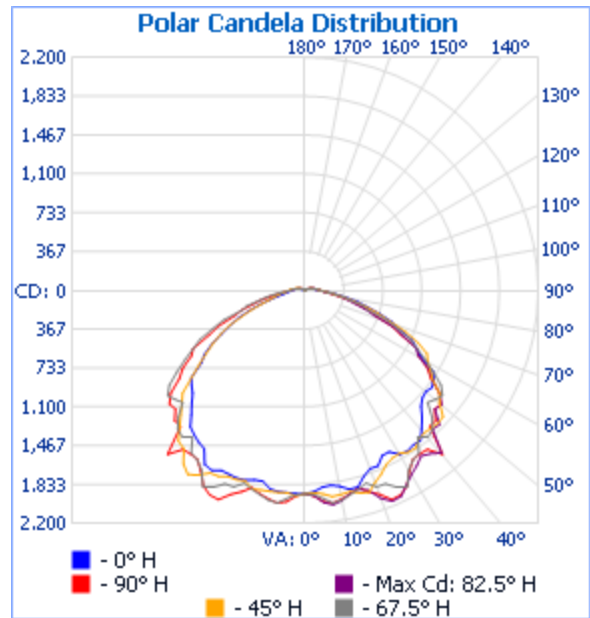

Lamp: LED

Lamp Cat: NA. LUMINAIRE OUTPUT: 7224 Lms.

Lamp Output: 1 lamp(s), rated Lumens/lamp: 7224

Max Candela: 2,156.1 at Horizontal: 82.5°, Vertical: 22.5°

Input Wattage: 87.6

Luminous Opening: Point

Test: INTERTEK TESTED

Test Lab: SCALED FROM Intertek

Photometry : Type C

CIE Class: Direct

Roadway Summary

Cutoff Classification:	CUTOFF	
Distribution:	TYPE III, VERY SHORT	
Max Cd, 90 Deg Vert:	154.0	
Max Cd, 80 to <90 Deg:	391.3	
	Lumens	% Lamp
Downward Street Side:	3,666.2	50.8%
Downward House Side:	3,334.9	46.2%
Downward Total:	7,001.1	96.9%
Upward Street Side:	111.9	1.5%
Upward House Side:	109.4	1.5%
Upward Total:	221.3	3.1%
Total Lumens:	7,222.4	100%