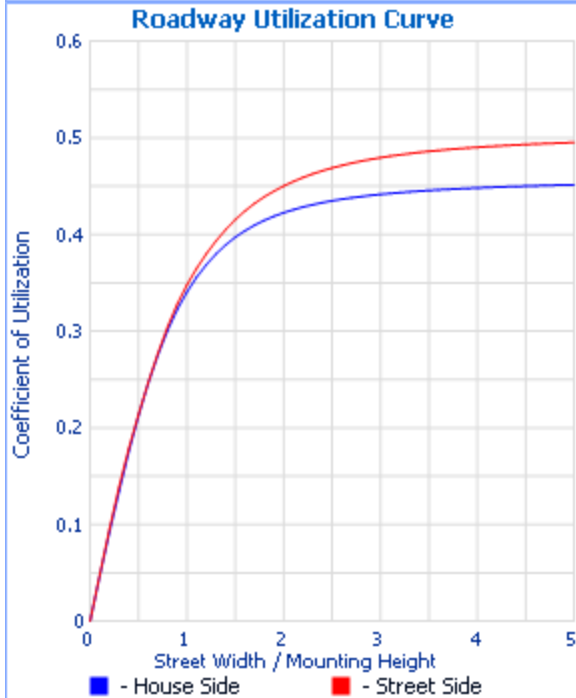

Test Lab: SCALED FROM Intertek

Photometry : Type C

CIE Class: Direct

Roadway Summary

Cutoff Classification:	CUTOFF	
Distribution:	TYPE III, VERY SHORT	
Max Cd, 90 Deg Vert:	154.0	
Max Cd, 80 to <90 Deg:	391.3	
	Lumens	% Lamp
Downward Street Side:	3,666.2	50.8%
Downward House Side:	3,334.9	46.2%
Downward Total:	7,001.1	96.9%
Upward Street Side:	111.9	1.5%
Upward House Side:	109.4	1.5%
Upward Total:	221.3	3.1%
Total Lumens:	7,222.4	100%

Zonal Lumen Summary

Zone	Lumens	% Lamp	% Luminaire
0-30	1,624.0	22.5%	22.5%
0-40	2,777.0	38.4%	38.5%
0-60	5,292.1	73.3%	73.3%
60-90	1,708.0	23.6%	23.7%
0-90	7,000.2	96.9%	96.9%
90-180	221.4	3.1%	3.1%
0-180	7,221.6	100%	100%

Flood Summary

	Efficiency	Lumens	Horizontal Spread	Vertical Spread
Field (10%):	95.3%	6,883.3	168	165.1
Beam (50%):	77.7%	5,611.7	128.5	119.5
Total:	99.9%	7,219.6		

Lumens Per Zone

Zone	Lumens	% Total	Zone	Lumens	% Total
0-10	185.0	2.6%	90-100	121.3	1.7%
10-20	550.0	7.6%	100-110	66.4	0.9%
20-30	889.1	12.3%	110-120	27.0	0.4%
30-40	1,153.1	16.0%	120-130	6.4	0.1%
40-50	1,283.8	17.8%	130-140	0.2	0%
50-60	1,231.3	17.1%	140-150	0	0%
60-70	951.1	13.2%	150-160	0	0%
70-80	525.6	7.3%	160-170	0	0%
80-90	231.3	3.2%	170-180	0	0%