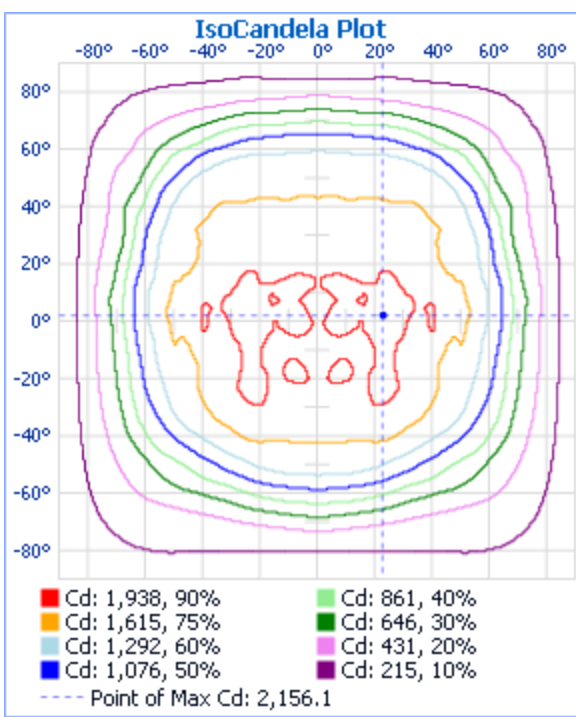

Test Lab: SCALED FROM Intertek

Photometry : Type C

CIE Class: Direct

Roadway Summary

Cutoff Classification:	CUTOFF	
Distribution:	TYPE III, VERY SHORT	
Max Cd, 90 Deg Vert:	154.0	
Max Cd, 80 to <90 Deg:	391.3	
	Lumens	% Lamp
Downward Street Side:	3,666.2	50.8%
Downward House Side:	3,334.9	46.2%
Downward Total:	7,001.1	96.9%
Upward Street Side:	111.9	1.5%
Upward House Side:	109.4	1.5%
Upward Total:	221.3	3.1%
Total Lumens:	7,222.4	100%

Zonal Lumen Summary

Zone	Lumens	% Lamp	% Luminaire
0-30	1,624.0	22.5%	22.5%
0-40	2,777.0	38.4%	38.5%
0-60	5,292.1	73.3%	73.3%
60-90	1,708.0	23.6%	23.7%
0-90	7,000.2	96.9%	96.9%
90-180	221.4	3.1%	3.1%
0-180	7,221.6	100%	100%

Flood Summary

	Efficiency	Lumens	Horizontal Spread	Vertical Spread
Field (10%):	95.3%	6,883.3	168	165.1
Beam (50%):	77.7%	5,611.7	128.5	119.5
Total:	99.9%	7,219.6		

Lumens Per Zone

Zone	Lumens	% Total	Zone	Lumens	% Total
0-10	185.0	2.6%	90-100	121.3	1.7%
10-20	550.0	7.6%	100-110	66.4	0.9%
20-30	889.1	12.3%	110-120	27.0	0.4%
30-40	1,153.1	16.0%	120-130	6.4	0.1%
40-50	1,283.8	17.8%	130-140	0.2	0%
50-60	1,231.3	17.1%	140-150	0	0%
60-70	951.1	13.2%	150-160	0	0%
70-80	525.6	7.3%	160-170	0	0%
80-90	231.3	3.2%	170-180	0	0%

Illuminance at a Distance

	Center Beam FC	Beam Width
4.7R	88.26 fc	16.0ft 19.3ft
9.3R	22.06 fc	32.0ft 38.7ft
14.0R	9.81 fc	48.0ft 58.0ft
18.7R	5.52 fc	64.0ft 77.4ft
23.3R	3.53 fc	80.0ft 96.7ft
28.0R	2.45 fc	96.0ft 116.0ft